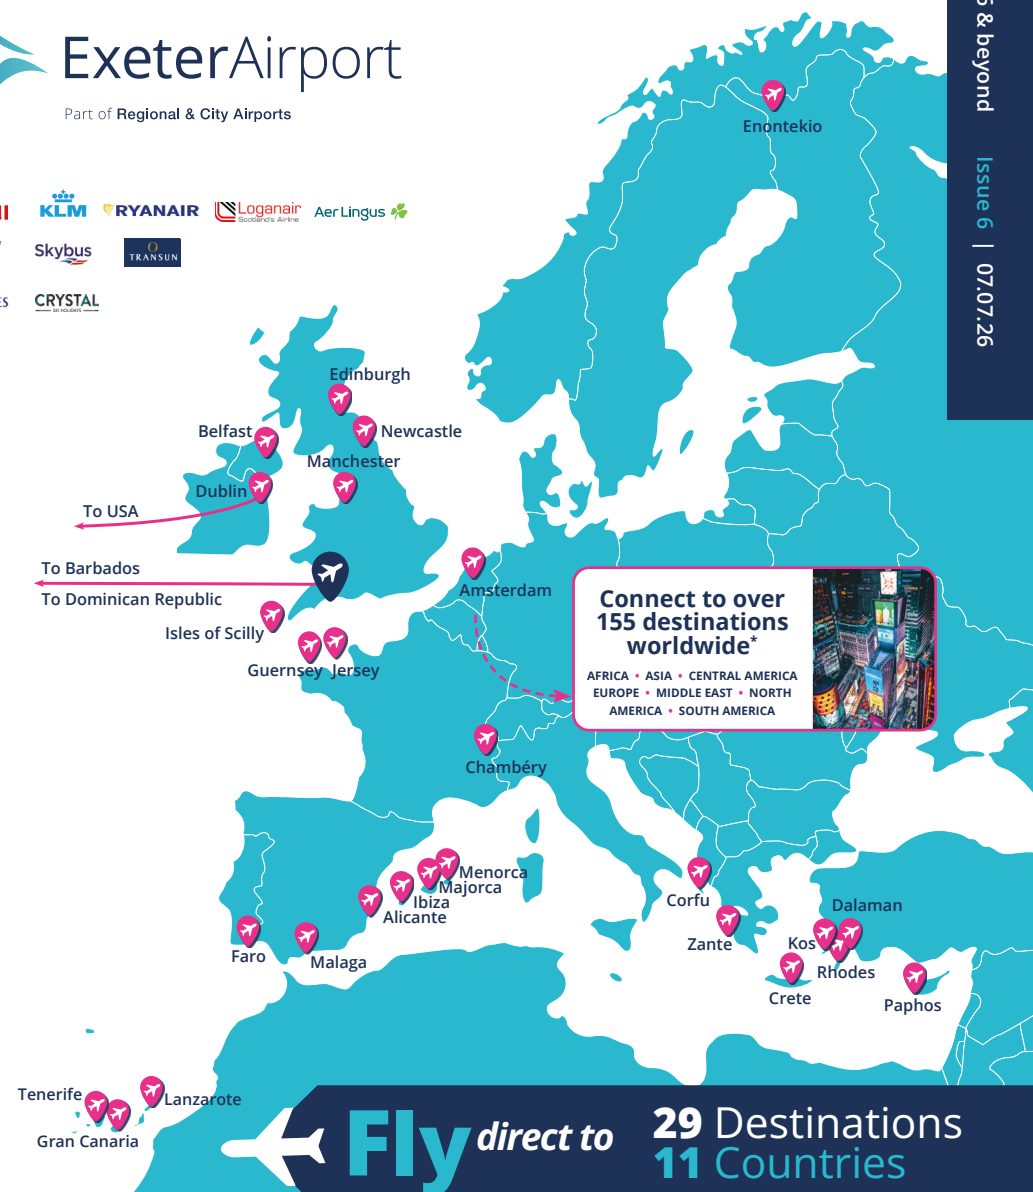

Guide purposes only. Seasonal variations may apply. Summer/ Winter seasons align with BST. Check operator websites for the latest information.

Local journeys... Global adventures!

Part of Regional & City Airports

Connect to over 155 destinations worldwide*

AFRICA • ASIA • CENTRAL AMERICA
EUROPE • MIDDLE EAST • NORTH AMERICA • SOUTH AMERICA

Fly direct to 29 Destinations in 11 Countries

*via Amsterdam with KLM and via Dublin (USA only) with Aer Lingus.