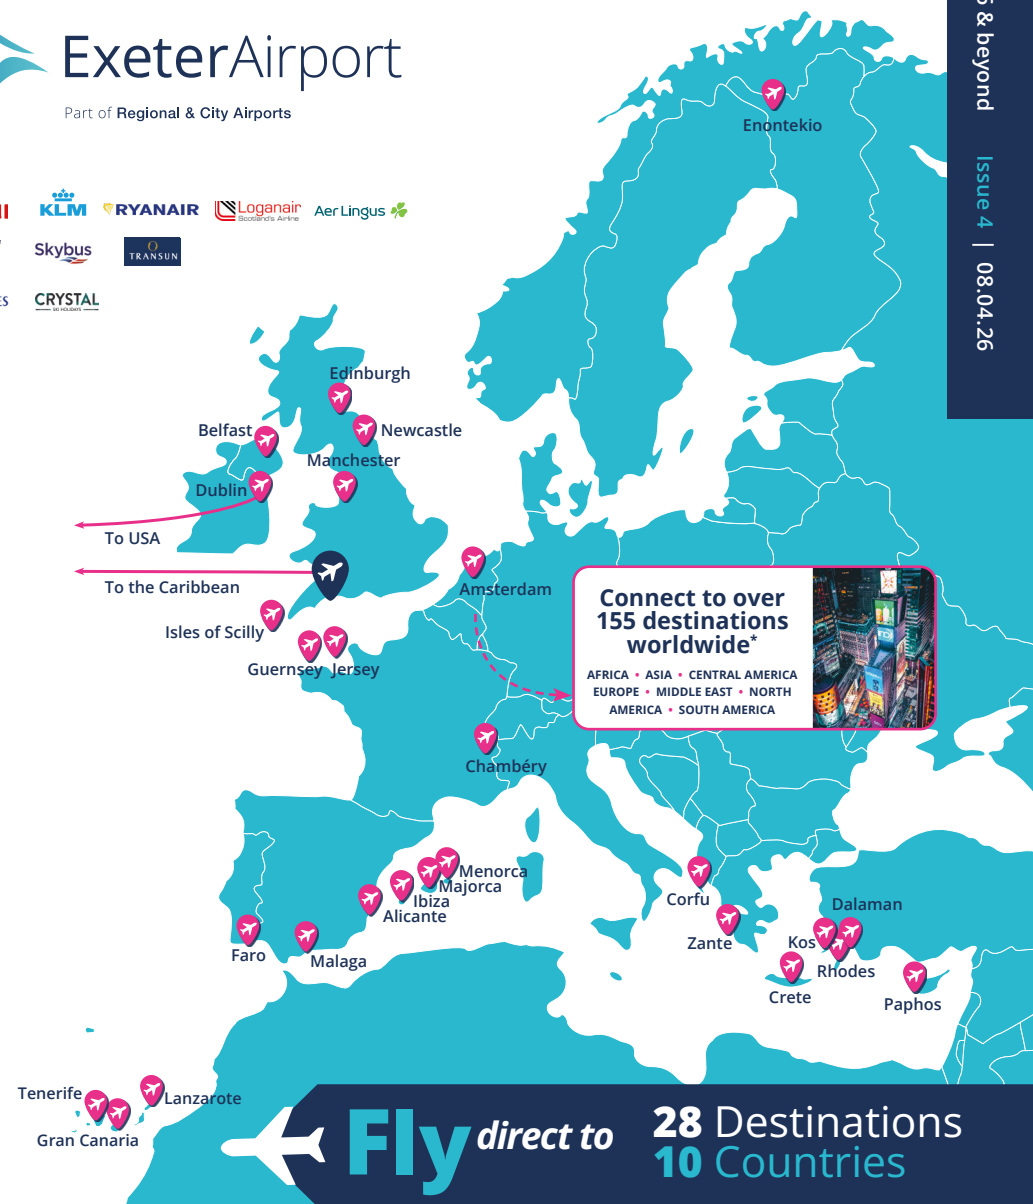

Guide purposes only. Seasonal variations may apply. Summer/ Winter seasons align with BST. Check operator websites for the latest information.

Local journeys... Global adventures!

ExeterAirport
Part of Regional & City Airports

**Fly direct to 28 Destinations
10 Countries**

*via Amsterdam with KLM and via Dublin (USA only) with Aer Lingus.