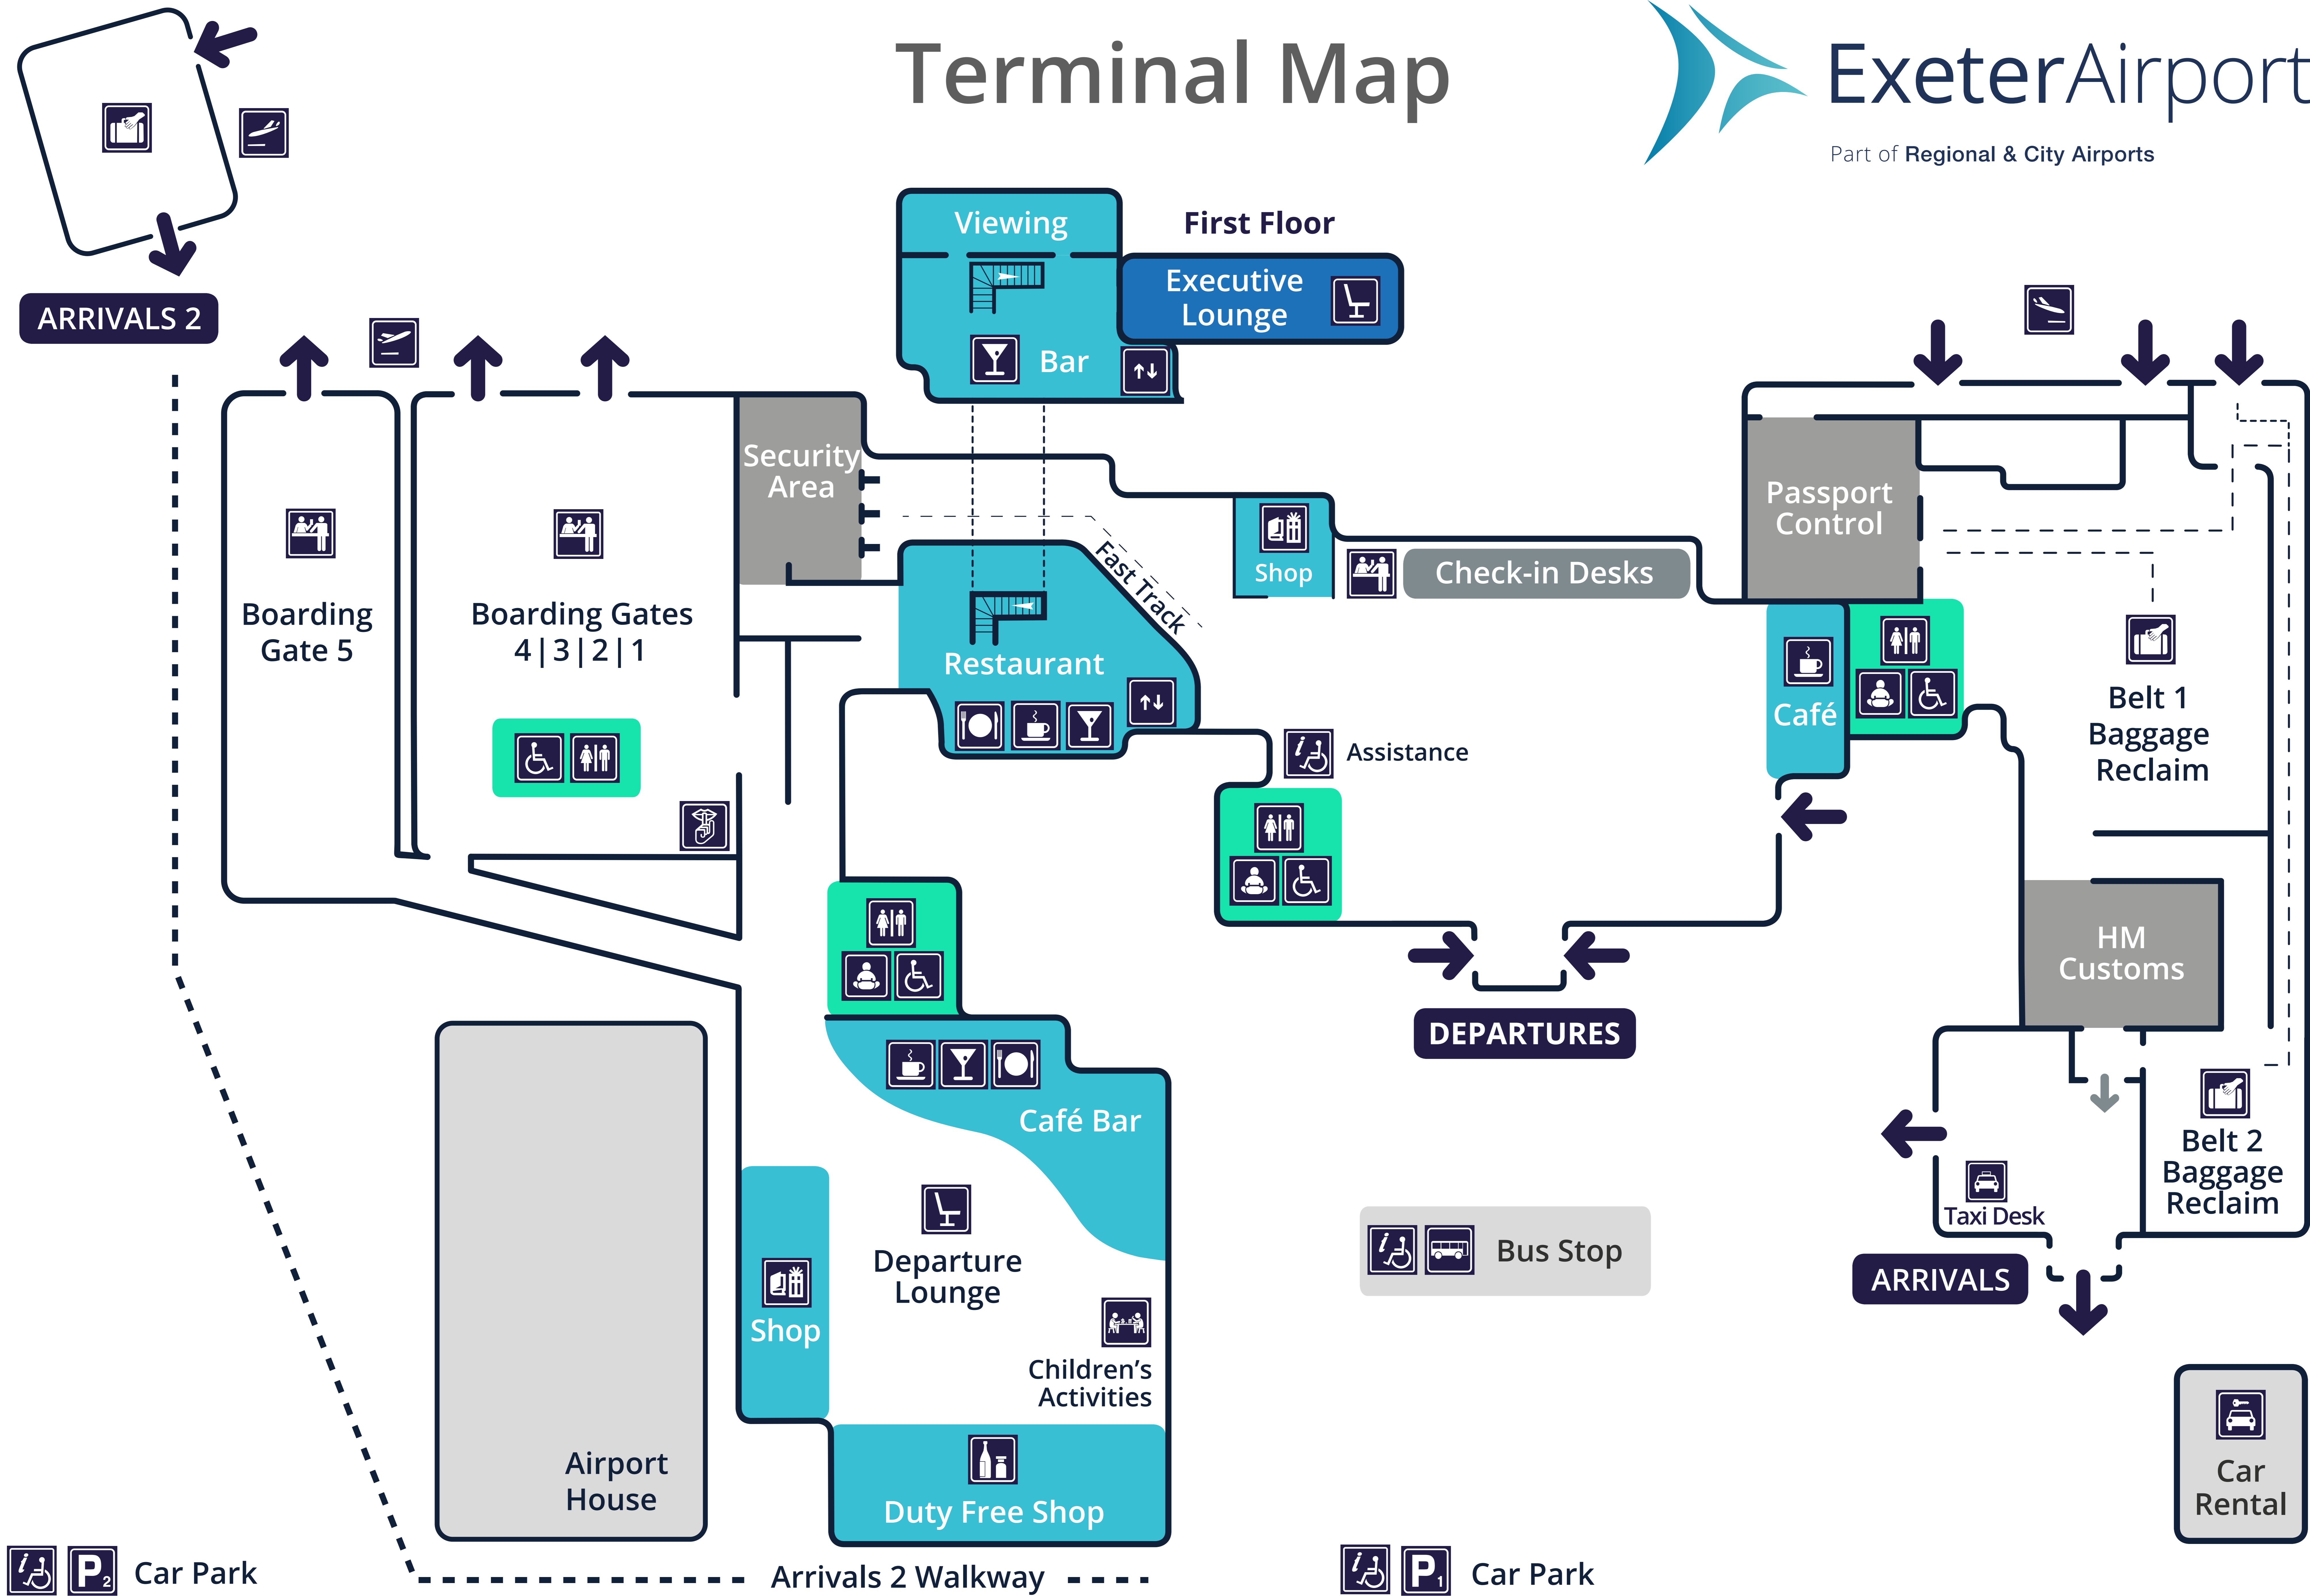

# Terminal Map

**KEY:**

- |                    |           |        |            |                 |               |           |                          |                  |                                       |                        |
|--------------------|-----------|--------|------------|-----------------|---------------|-----------|--------------------------|------------------|---------------------------------------|------------------------|
| Toilets            | Beverages | Lift   | Quiet Room | Baggage Reclaim | Baby Changing | Shop      | Information              | Executive Lounge | Car Rental                            | Disability Help Points |
| Accessible Toilets | Bar       | Lounge | Car Park   | Taxis           | Food & Drink  | Duty Free | Children's Activity Area | Check In         | Car Park Shuttle and Public Transport |                        |