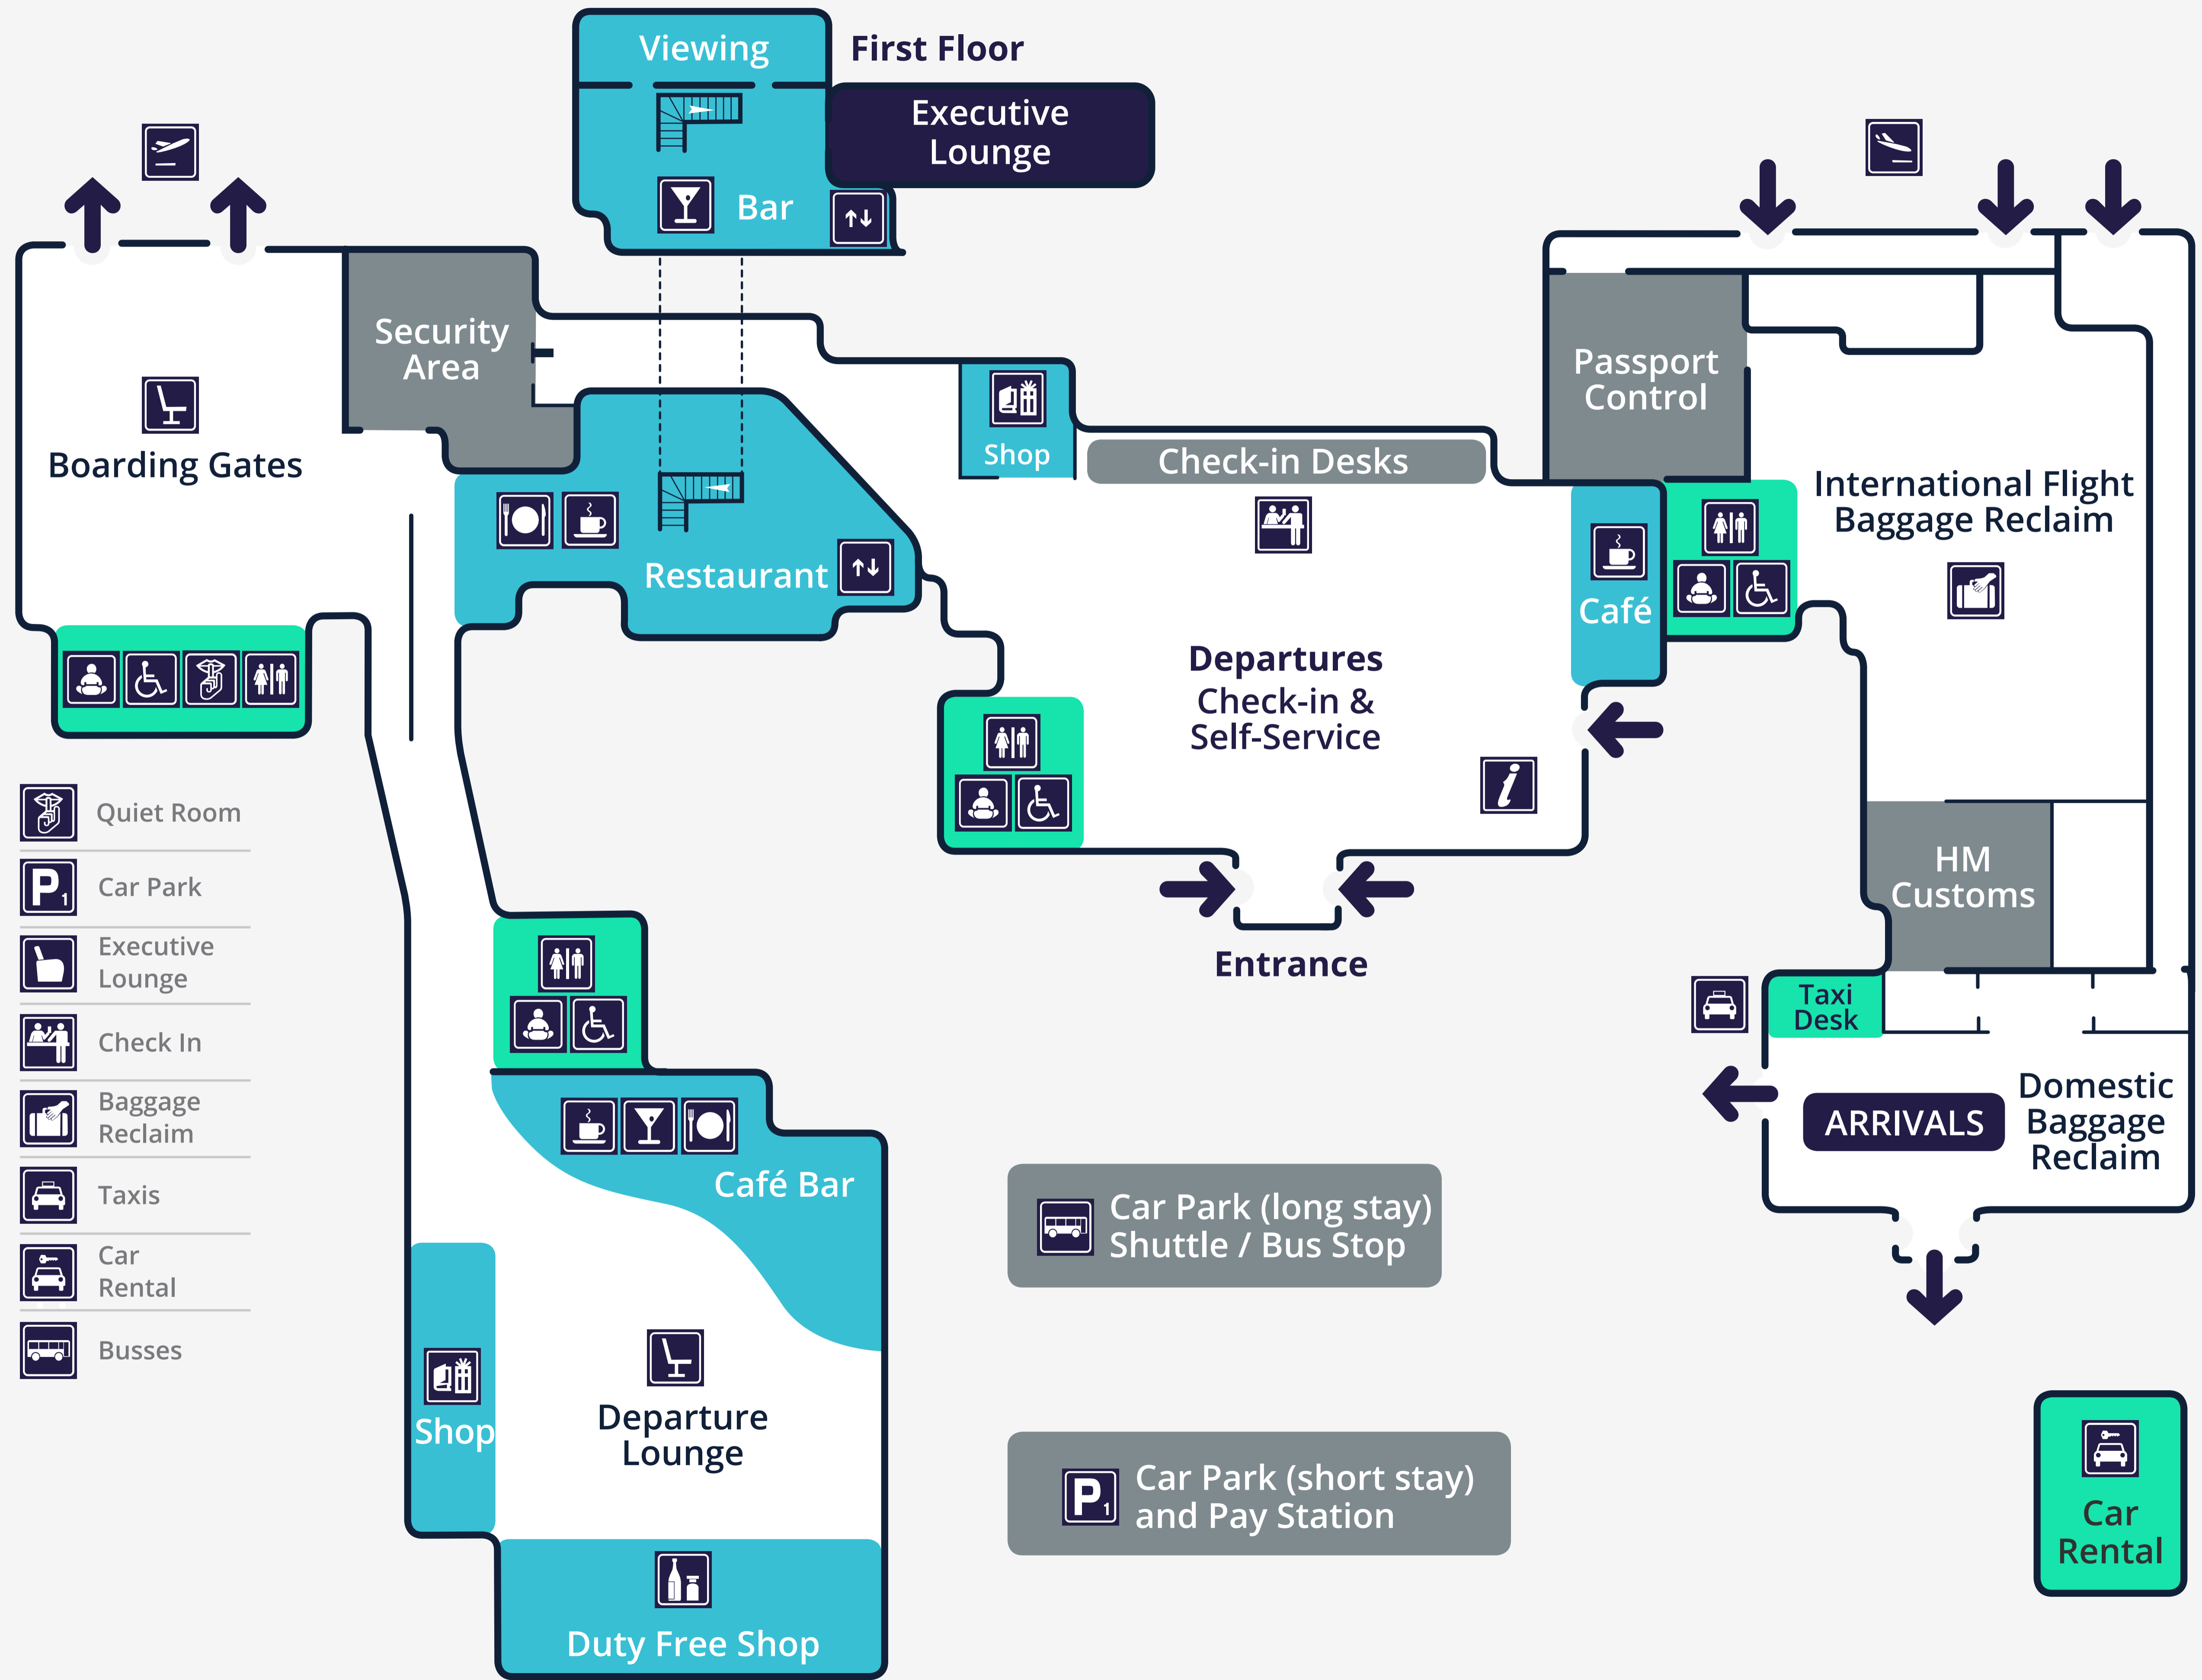

Exeter Airport (EXT) Terminal Map

-  Toilets
-  Disabled Toilets
-  Baby Changing
-  Food & Beverages
-  Beverages
-  Bar
-  Shop
-  Duty Free
-  Lift
-  Lounge
-  Information
-  Quiet Room
-  Car Park
-  Executive Lounge
-  Check In
-  Baggage Reclaim
-  Taxis
-  Car Rental
-  Busses

 Car Park (long stay)
Shuttle / Bus Stop

 Car Park (short stay)
and Pay Station

 Car
Rental